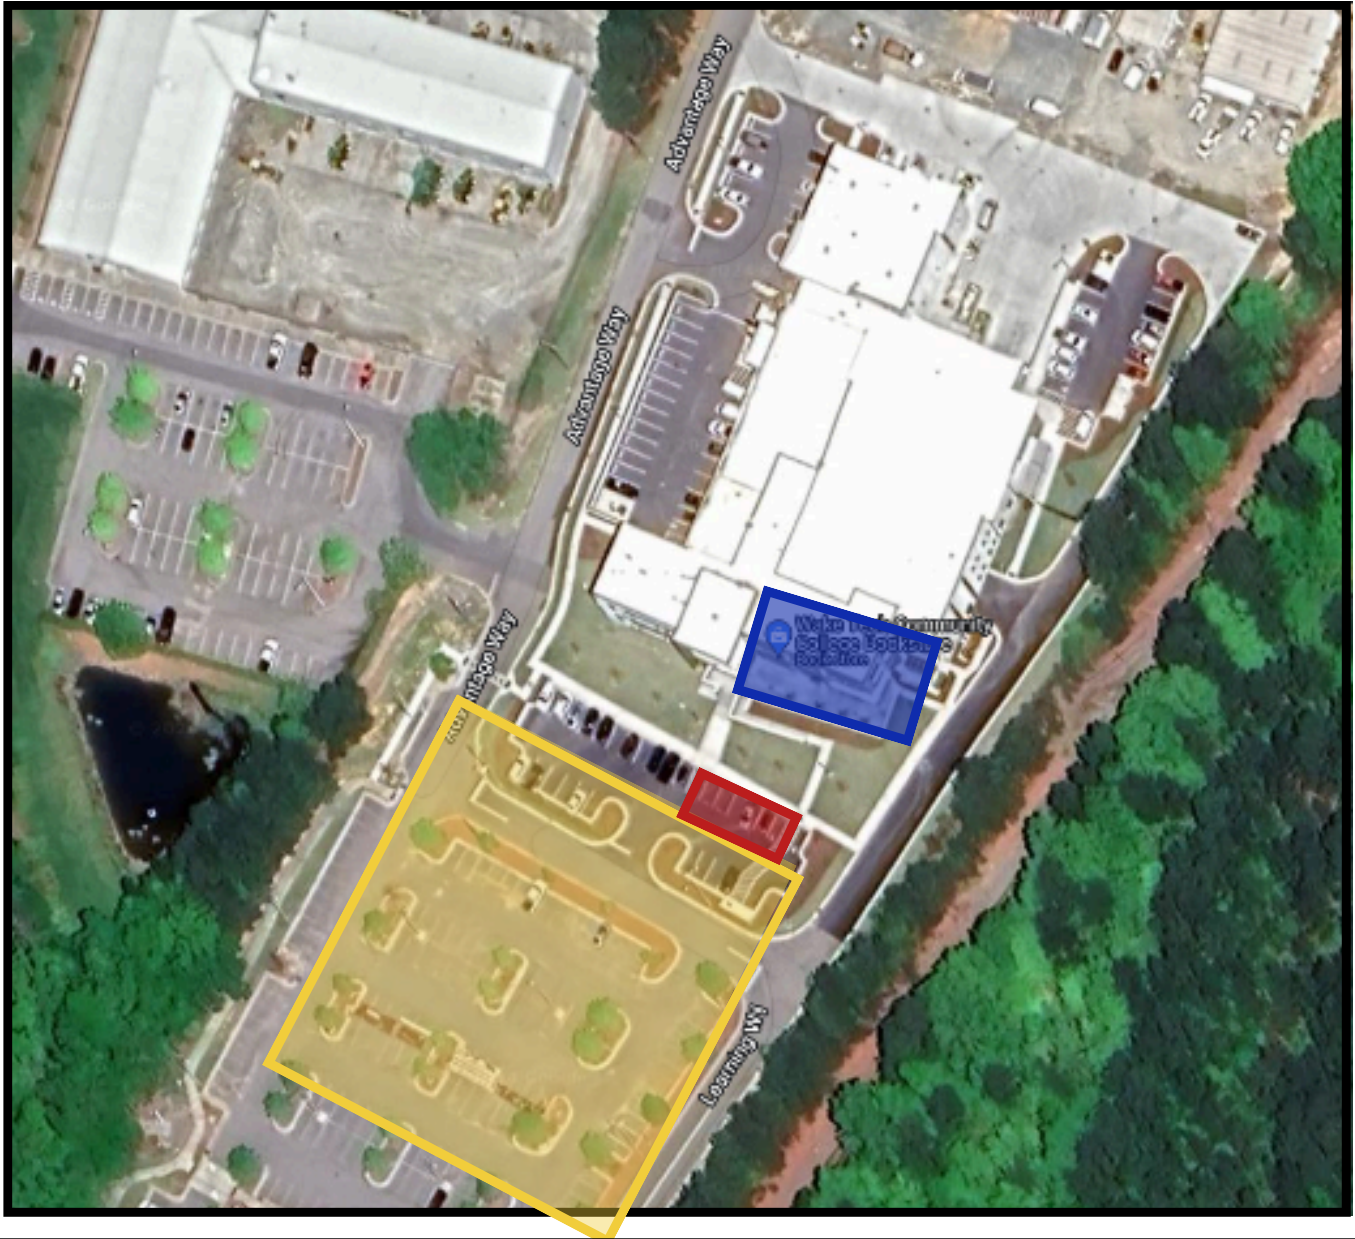

Located near the
Town of Fuquay-Varina

Enclosure Size
~2,725 sqft

Parking Spaces
150+

Curbside Spaces
8

Wake Technical Community College South Campus Bldg T

9101 Fayetteville Rd., Raleigh, NC 27603

Wake Technical Community College South Campus Bldg T

9101 Fayetteville Rd., Raleigh, NC 27603

Legend

Voter Parking

Curbside Parking

Voting Enclosure